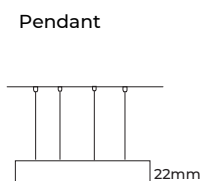

Single Line Diagram