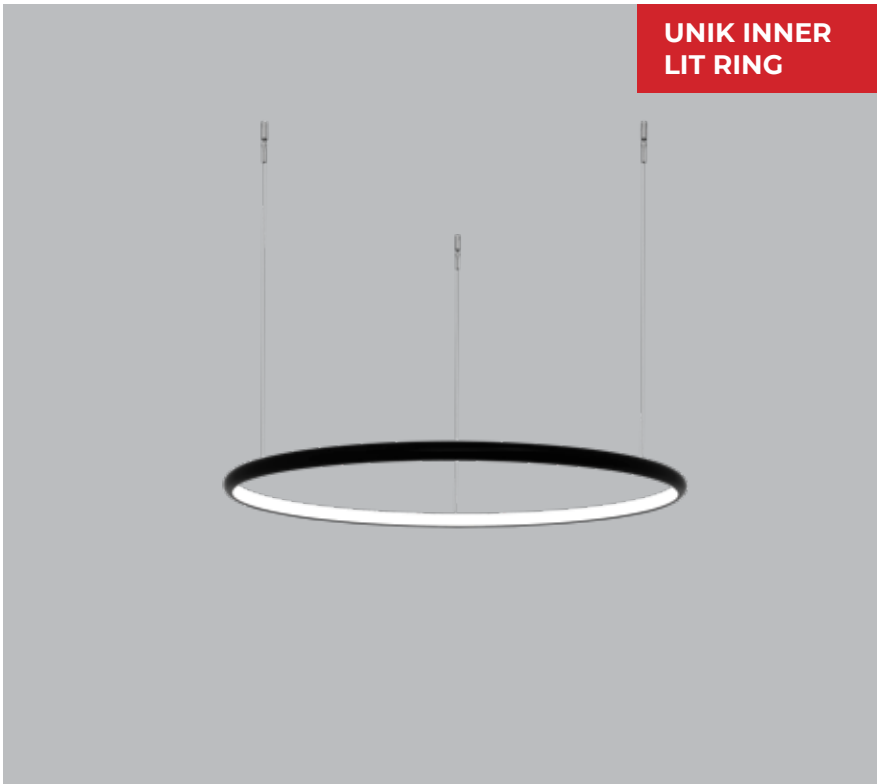

UNIK INNER LIT RING

Direct | Pendant

UNIK INNER LIT RING is sleek and slim circular led Ring luminaire in aluminium housing and with premium powder coating finish.

Powered by high quality LED's with a binning tolerance of ≤ 3 SDCM and $CRI \geq 90$. The luminaire maintains atleast 70% of its luminous flux after 50,000 operating hours, guaranteeing long term reliability. High efficiency PMMA diffuser provides uniform illumination.

FOR 900mm Disc

Available in 900mm diameter, height of 22mm and profile of thickness 12.5mm, this fixture is crafted for side lit light distribution making it ideal for professional and decorative applications.

Customisations in RAL finish, Wattages and Dimensions available as per request to enhance installation and functionality.

Single Line Diagram

UNIK INNER LIT RING

Quick Info

Mounting Type

Pendant

Material Colour

Input Voltage- 220-240 VAC

Physical Dimensions

Dia- $\varnothing 900$ mm

Height- 22mm

Profile Thickness- 12.5mm